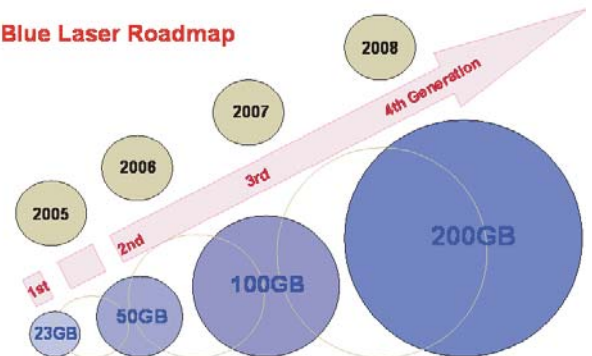

Blue Laser Roadmap

COPYRIGHT 2006 DISC All Rights reserved. Other company product and service names may be trademarks or service names of their respective companies. References to DISC products or services do not imply that DISC intends to make them available in all countries in which DISC is being represented. Product data is accurate at time of print and is subject to change without notice.

DISC Storage LLC
+1-408-727-0620
salesUS@disc-gmbh.com
www.disc-gmbh.com

DISC GmbH
+49-6721-964-0
sales@disc-gmbh.com
www.disc-gmbh.com

DISC Nederland B.V.
+31-076-541-436-0
sales@disc-nederland.nl
www.disc-nederland.nl